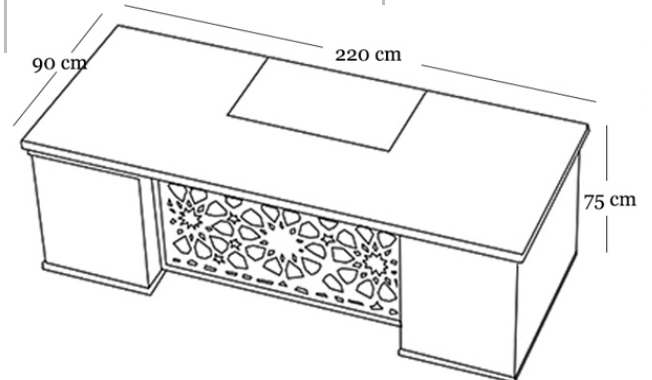

U: 220 cm
D: 90 cm
Y: 75 cm