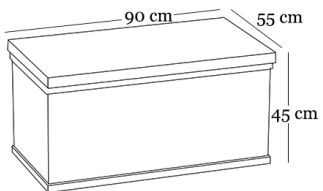

U: 90 cm
D: 55 cm
Y: 45 cm