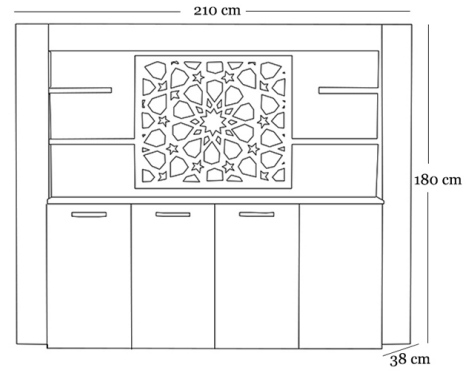

*Produced with melamine and leather material options
Dubai office set is situated with rich visual structure in
your Office*

Dakik Zamanlara...

Belen

Siyah

” CARİZMA

U: 210 cm
D: 38 cm
Y: 180 cm

U: 90 cm
D: 55 cm
Y: 75 cm